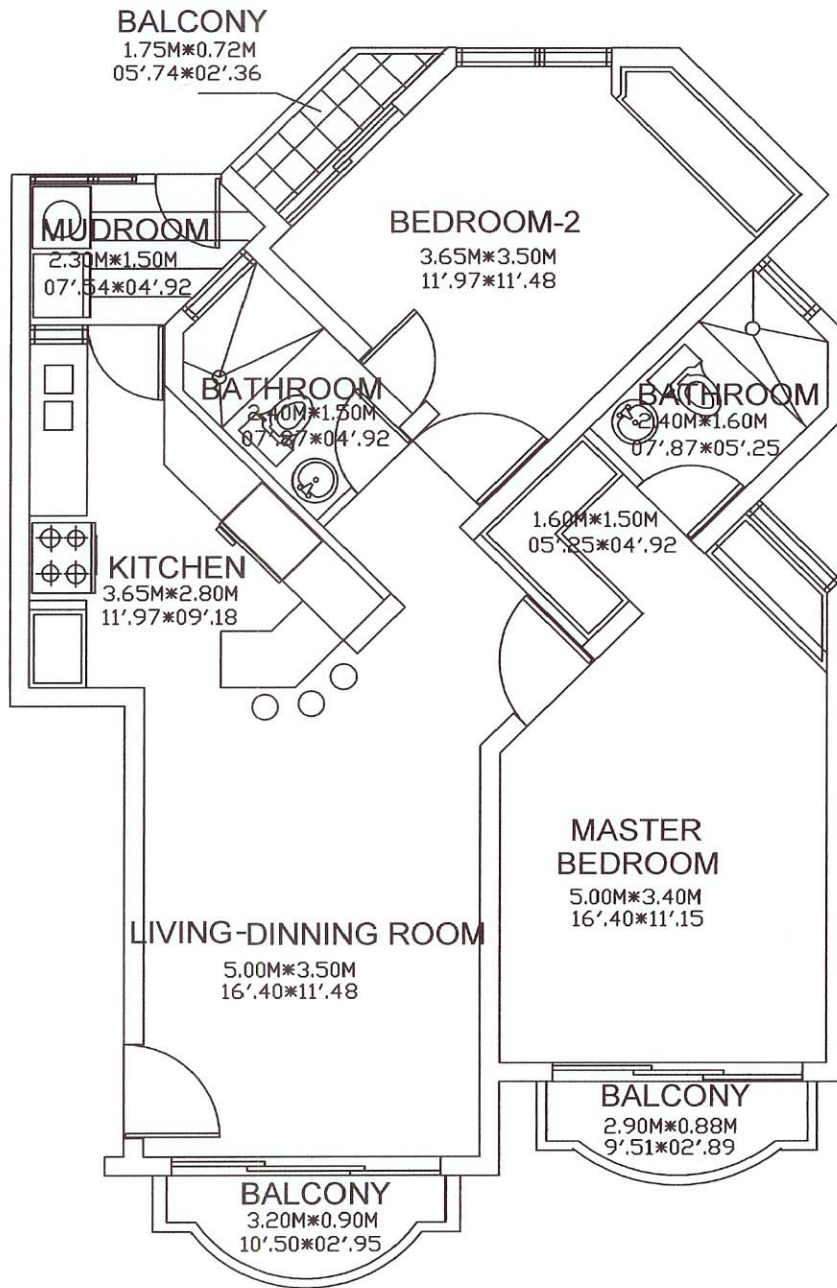

APARTAMENTO ROMA

	M2	SF
LIVING AREA	93.04	1,001'.11
COMMON AREAS	6.58	70'.80
TOTAL AREA	99.62	1,071'.91

APARTAMENTO VENICE

	M2	SF
LIVING AREA	93.04	1,001'.11
COMMON AREAS	6.58	70'.80
TOTAL AREA	99.62	1,071'.91